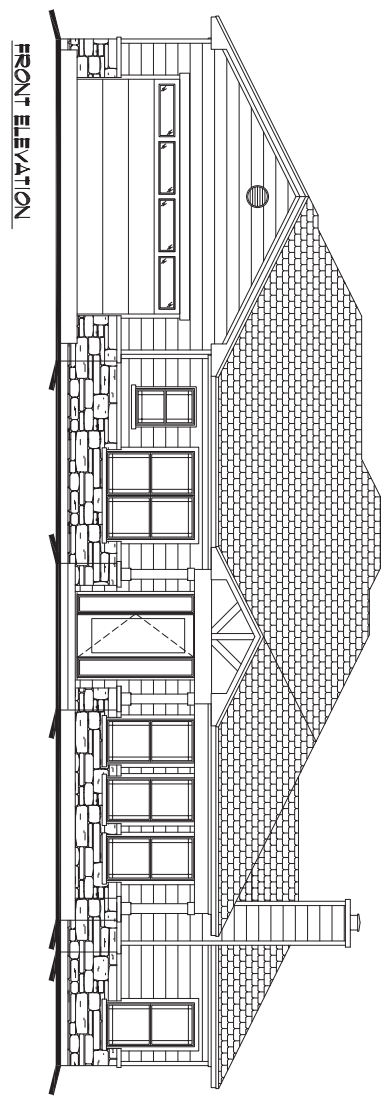

BACK ELEVATION

FRONT ELEVATION

87 Loop 150 W.
Bastrop, TX 78602
PHONE: (512) 589.3523
www.acadianhomestexas.com

ACADIAN HOMES
WE HAVE A PASSION FOR QUALITY, AFFORDABLE, ENERGY-EFFICIENT TEXAS CUSTOM HOMES

THE CONCORD
2046 sq. ft.

PROJECT NO. 212
DRAWN BY: J. D. DAVIS
DATE: 01/18/10

PDD
INNOVATIVE HOME DESIGN

896 SAINT DELIGHT RD., PAIGE, TX 78659
PHONE: (512) 507-4027 WWW.PD-D.COM